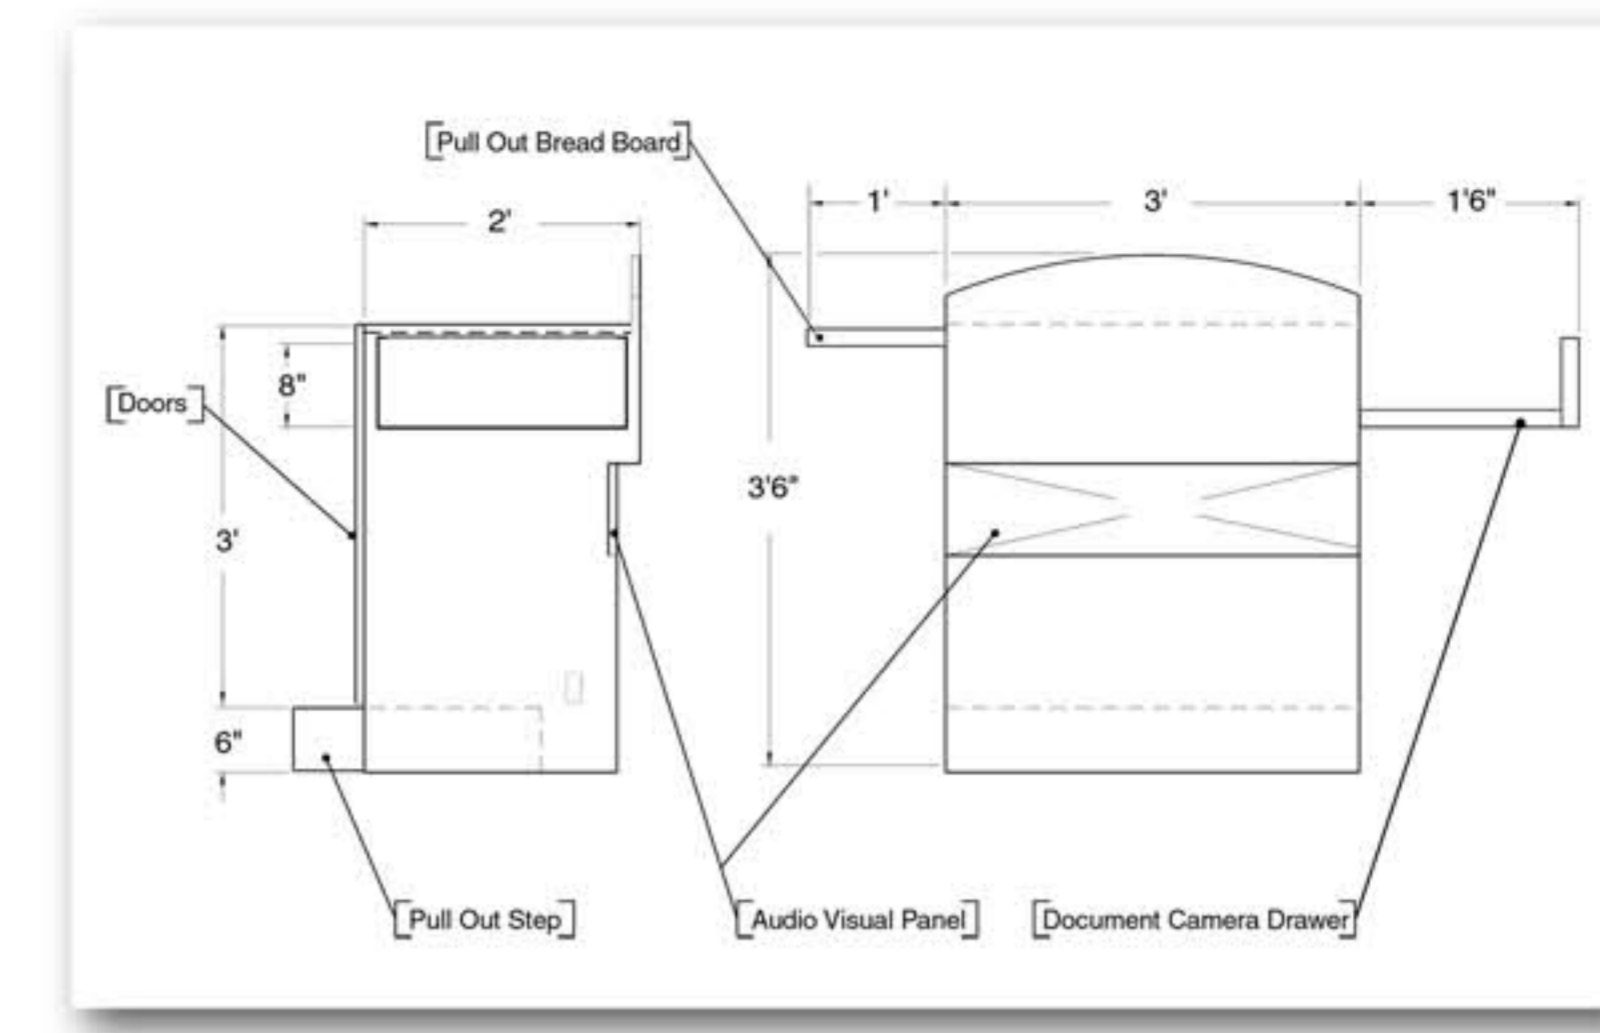

multimedia podium

Designed for Education with input from Facilities, IT, AV, and Special Needs
 Tried and tested at Sheridan College, leader in high technology education

Electronics: Supports laptop docking station, document camera, VCR and phone.

Wiring: Grommets and vertical space to support full wiring throughout, and accepts wiring from pack pole, wall or floor.

AV Access: Front-hinged access panel for quick wiring connects.

Security: (optional) No keys required – the Security 'Unican' master lock with three-digit code secures all – including the drawer.